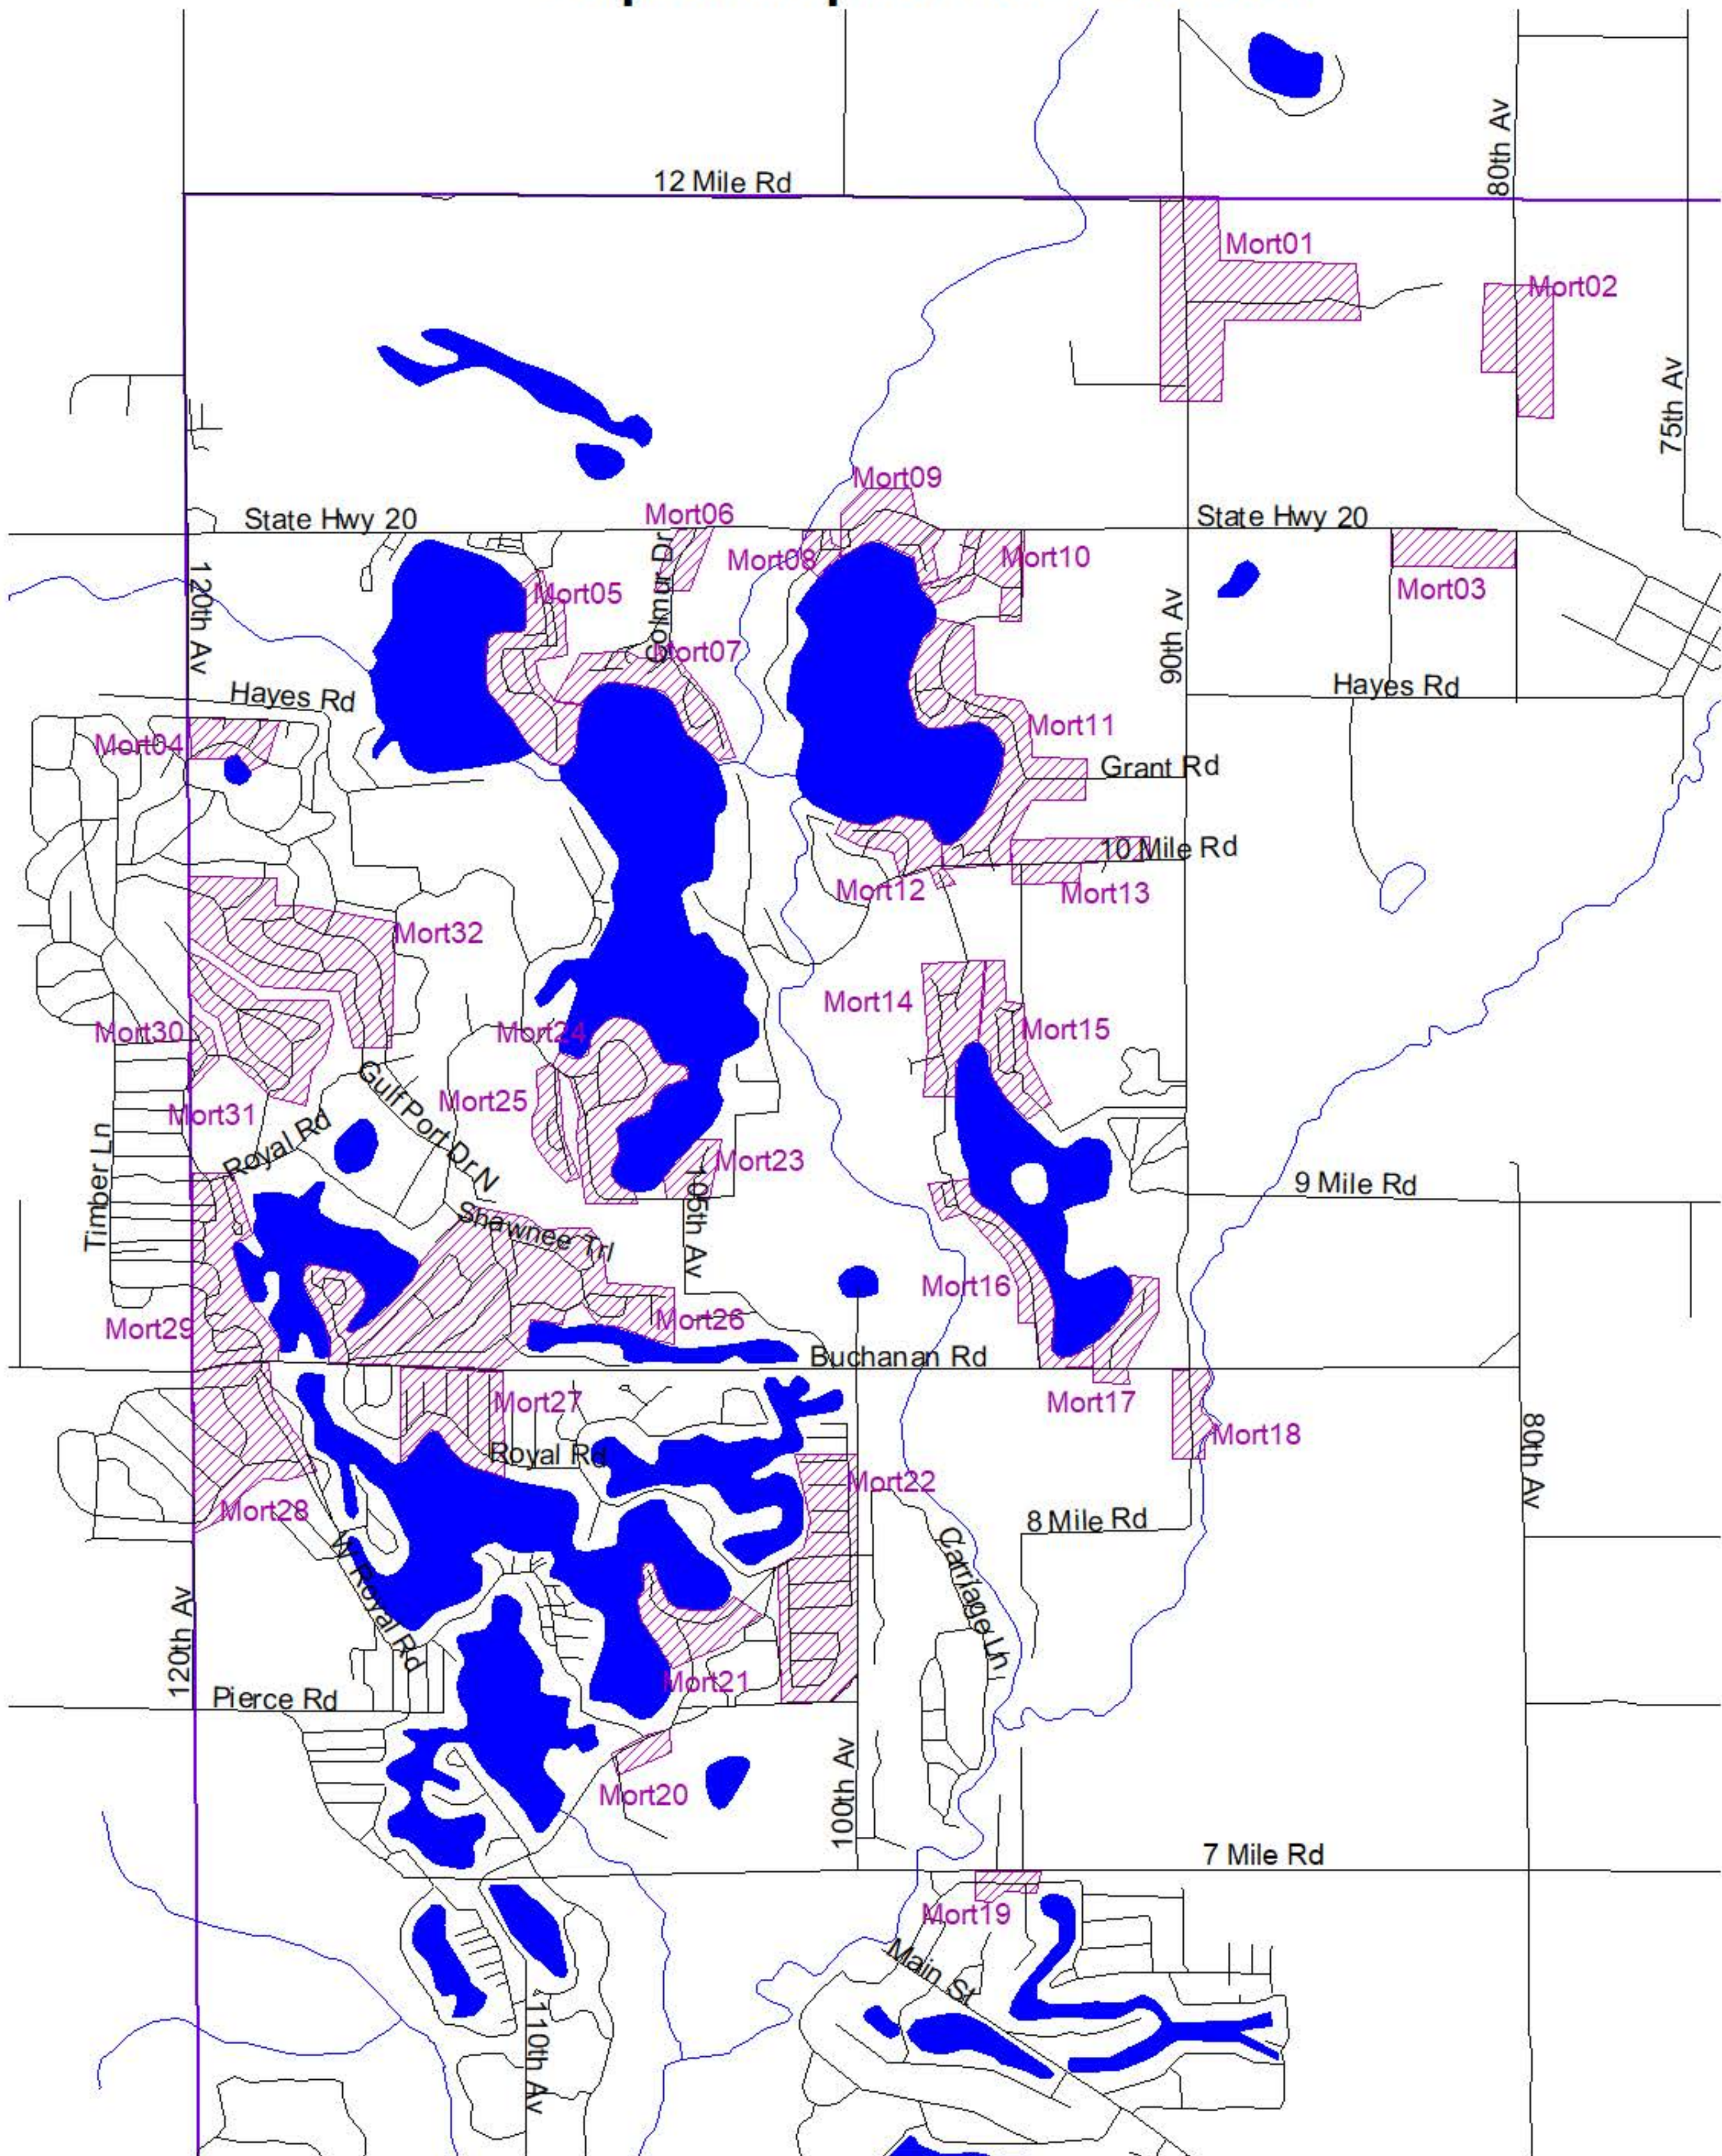

Morton Township Gypsy Moth Survey Report Map for 2021 Season

Shaded areas are recommended for
aerial B.t.k. spray in spring 2021

— Township Border
2020 Aquatic Consulting Services